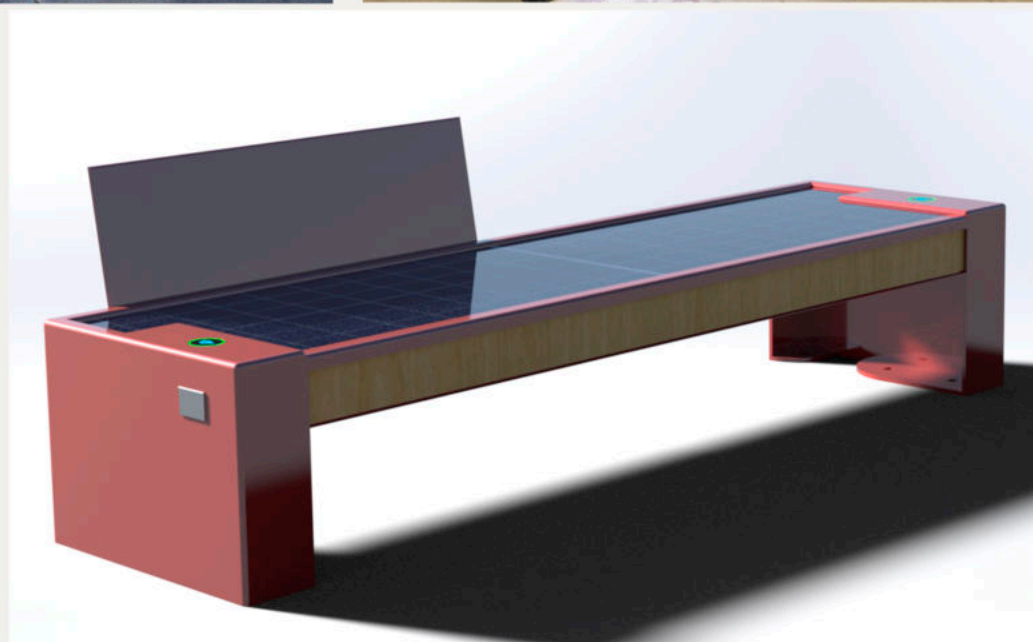

Model: WYC1829

Smart Solar Bench
Bench is made of Corten steel ,
Stainless steel #201 + WPC wood
Thickness of 4 mm.

DESCRIPTION: Bench is made of Corten steel
Stainless steel #201 + WPC wood
Solar Panel 92W
WI-FI Router 4G

FINISHES:
Plexus box- IO55 2P USB 5V (2.1A)
Stainless steel #201 or #304
Thermo-lacquered in a choice of RAL

DIMENSIONS: L 2250mm x 540mm x H 440/730mm - WEIGHT: 90 Kg

WYC1829 is a collection of Smart Solar bench. Easily charge your phone while resting or chatting with friends. LED lighting, charging station, and connection to Wi-Fi. Cable-free and portable design, Perfect for park, sidewalks, bus stops, train stations, campuses and shopping malls
Option of LED light box/LED screen and TV LED for advertising
Facility anchoring to the ground and steel casing - resistance to vandalism

Material: Stainless steel #201 + WPC WOOD
 Dimensions: L-225cm, W-54cm, H-44/73cm
 Solar panel: 92W
 Battery: 12V/55AH
 LED Strip RGBW/Warm White
 USB Charger
 Wireless Charger
 WI-FI
 Bluetooth Speaker
 Led Screen: Optional
 Tv Led.LCD: Optional
 Smart Voice: Optional
 APP Adlis Smart

225*54*44/73

Wireless Charger

USB Charger

Solar Panel 92W

ADLIS/WEIYIN CORPORATION

Visit our website for product details, color charts technical sheets, sales office locations, Download JPG images, brochure PDF, Data Sheet, CSI specifications.