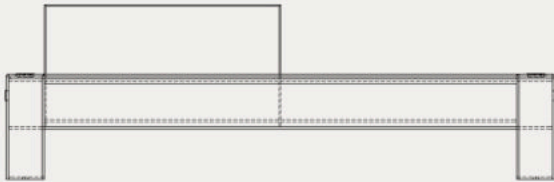

Model: WYC1829

Smart Solar Bench
Bench is made of Corten steel ,
Stainless steel #201 + WPC wood
Thickness of 4 mm.

DESCRIPTION: Bench is made of Corten steel
Stainless steel #201 + WPC wood
Solar Panel 92W
WI-FI Router 4G

FINISHES:
Plexus box- IO55 2P USB 5V (2.1A)
Stainless steel #201 or #304
Thermo-lacquered in a choice of RAL

DIMENSIONS: L 2250mm x 540mm x H 440/730mm - WEIGHT: 90 Kg

WYC1829 is a collection of Smart Solar bench. Easily charge your phone while resting or chatting with friends. LED lighting, charging station, and connection to Wi-Fi. Cable-free and portable design, Perfect for park, sidewalks, bus stops, train stations, campuses and shopping malls
Option of LED light box/LED screen and TV LED for advertising
Facility anchoring to the ground and steel casing - resistance to vandalism

Material: Stainless steel #201 + WPC WOOD
 Dimensions: L-225cm, W-54cm, H-44/73cm
 Solar panel: 92W
 Battery: 12V/55AH
 LED Strip RGBW/Warm White
 USB Charger
 Wireless Charger
 WI-FI
 Bluetooth Speaker
 Led Screen: Optional
 Tv Led.LCD: Optional
 Smart Voice: Optional
 APP Adlis Smart