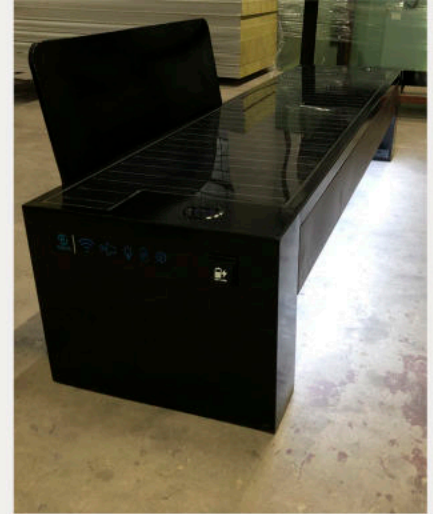

Model: WYC1829

Smart Solar Bench
Bench is made of Corten steel ,
Stainless steel #201 + WPC wood
Thickness of 4 mm.

DESCRIPTION: Bench is made of Corten steel
Stainless steel #201 + WPC wood
Solar Panel 92W
WI-FI Router 4G

FINISHES:
Plexus box- IO55 2P USB 5V (2.1A)
Stainless steel #201 or #304
Thermo-lacquered in a choice of RAL

DIMENSIONS: L 2250mm x 540mm x H 440/730mm - WEIGHT: 90 Kg

WYC1829 is a collection of Smart Solar bench. Easily charge your phone while resting or chatting with friends. LED lighting, charging station, and connection to Wi-Fi. Cable-free and portable design, Perfect for park, sidewalks, bus stops, train stations, campuses and shopping malls
Option of LED light box/LED screen and TV LED for advertising
Facility anchoring to the ground and steel casing - resistance to vandalism

Material: Stainless steel #201 + WPC WOOD
 Dimensions: L-225cm, W-54cm, H-44/73cm
 Solar panel: 92W
 Battery: 12V/55AH
 LED Strip RGBW/Warm White
 USB Charger
 Wireless Charger
 WI-FI
 Bluetooth Speaker
 Led Screen: Optional
 Tv Led.LCD: Optional
 Smart Voice: Optional
 APP Adlis Smart

225*54*44/73

Wireless Charger

USB Charger

Solar Panel 92W

ADLIS/WEIYIN CORPORATION

Visit our website for product details, color charts technical sheets, sales office locations, Download JPG images, brochure PDF, Data Sheet, CSI specifications.