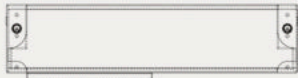

Model: WYC1829

Smart Solar Bench
Bench is made of Corten steel ,
Stainless steel #201 + WPC wood
Thickness of 4 mm.

DESCRIPTION: Bench is made of Corten steel
Stainless steel #201 + WPC wood
Solar Panel 92W
WI-FI Router 4G

FINISHES:
Plexus box- IO55 2P USB 5V (2.1A)
Stainless steel #201 or #304
Thermo-lacquered in a choice of RAL

DIMENSIONS: L 2250mm x 540mm x H 440/730mm - WEIGHT: 90 Kg

WYC1829 is a collection of Smart Solar bench. Easily charge your phone while resting or chatting with friends. LED lighting, charging station, and connection to Wi-Fi. Cable-free and portable design, Perfect for park, sidewalks, bus stops, train stations, campuses and shopping malls
Option of LED light box/LED screen and TV LED for advertising
Facility anchoring to the ground and steel casing - resistance to vandalism

Material: Stainless steel #201 + WPC WOOD
 Dimensions: L-225cm, W-54cm, H-44/73cm
 Solar panel: 92W
 Battery: 12V/55AH
 LED Strip RGBW/Warm White
 USB Charger
 Wireless Charger
 WI-FI
 Bluetooth Speaker
 Led Screen: Optional
 Tv Led.LCD: Optional
 Smart Voice: Optional
 APP Adlis Smart