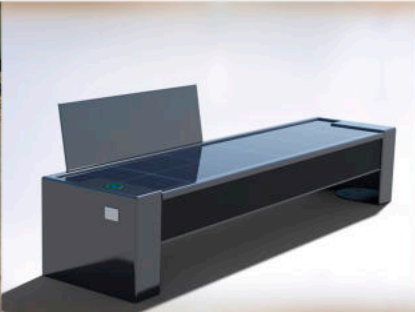

Model: WYC1829

Smart Solar Bench
Bench is made of Corten steel ,
Stainless steel #201 + WPC wood
Thickness of 4 mm.

DESCRIPTION: Bench is made of Corten steel
Stainless steel #201 + WPC wood
Solar Panel 92W
WI-FI Router 4G

FINISHES:
Plexus box- IO55 2P USB 5V (2.1A)
Stainless steel #201 or #304
Thermo-lacquered in a choice of RAL

DIMENSIONS: L 2250mm x 540mm x H 440/730mm - WEIGHT: 90 Kg

WYC1829 is a collection of Smart Solar bench. Easily charge your phone while resting or chatting with friends. LED lighting, charging station, and connection to Wi-Fi. Cable-free and portable design, Perfect for park, sidewalks, bus stops, train stations, campuses and shopping malls
Option of LED light box/LED screen and TV LED for advertising
Facility anchoring to the ground and steel casing - resistance to vandalism

Material: Stainless steel #201 + WPC WOOD
 Dimensions: L-225cm, W-54cm, H-44/73cm
 Solar panel: 92W
 Battery: 12V/55AH
 LED Strip RGBW/Warm White
 USB Charger
 Wireless Charger
 WI-FI
 Bluetooth Speaker
 Led Screen: Optional
 Tv Led.LCD: Optional
 Smart Voice: Optional
 APP Adlis Smart