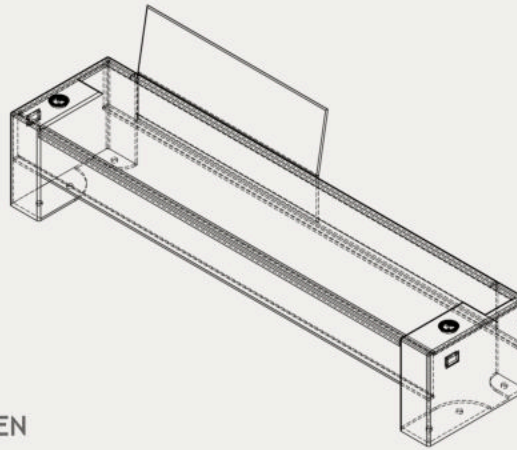

Model: WYC1829

Smart Solar Bench
Bench is made of Corten steel ,
Stainless steel #201 + WPC wood
Thickness of 4 mm.

DESCRIPTION: Bench is made of Corten steel
Stainless steel #201 + WPC wood
Solar Panel 92W
WI-FI Router 4G

FINISHES:
Plexus box- IO55 2P USB 5V (2.1A)
Stainless steel #201 or #304
Thermo-lacquered in a choice of RAL

DIMENSIONS: L 2250mm x 540mm x H 440/730mm - WEIGHT: 90 Kg

WYC1829 is a collection of Smart Solar bench. Easily charge your phone while resting or chatting with friends. LED lighting, charging station, and connection to Wi-Fi. Cable-free and portable design, Perfect for park, sidewalks, bus stops, train stations, campuses and shopping malls
Option of LED light box/LED screen and TV LED for advertising
Facility anchoring to the ground and steel casing - resistance to vandalism

Material: Stainless steel #201 + WPC WOOD
 Dimensions: L-225cm, W-54cm, H-44/73cm
 Solar panel: 92W
 Battery: 12V/55AH
 LED Strip RGBW/Warm White
 USB Charger
 Wireless Charger
 WI-FI
 Bluetooth Speaker
 Led Screen: Optional
 Tv Led.LCD: Optional
 Smart Voice: Optional
 APP Adlis Smart